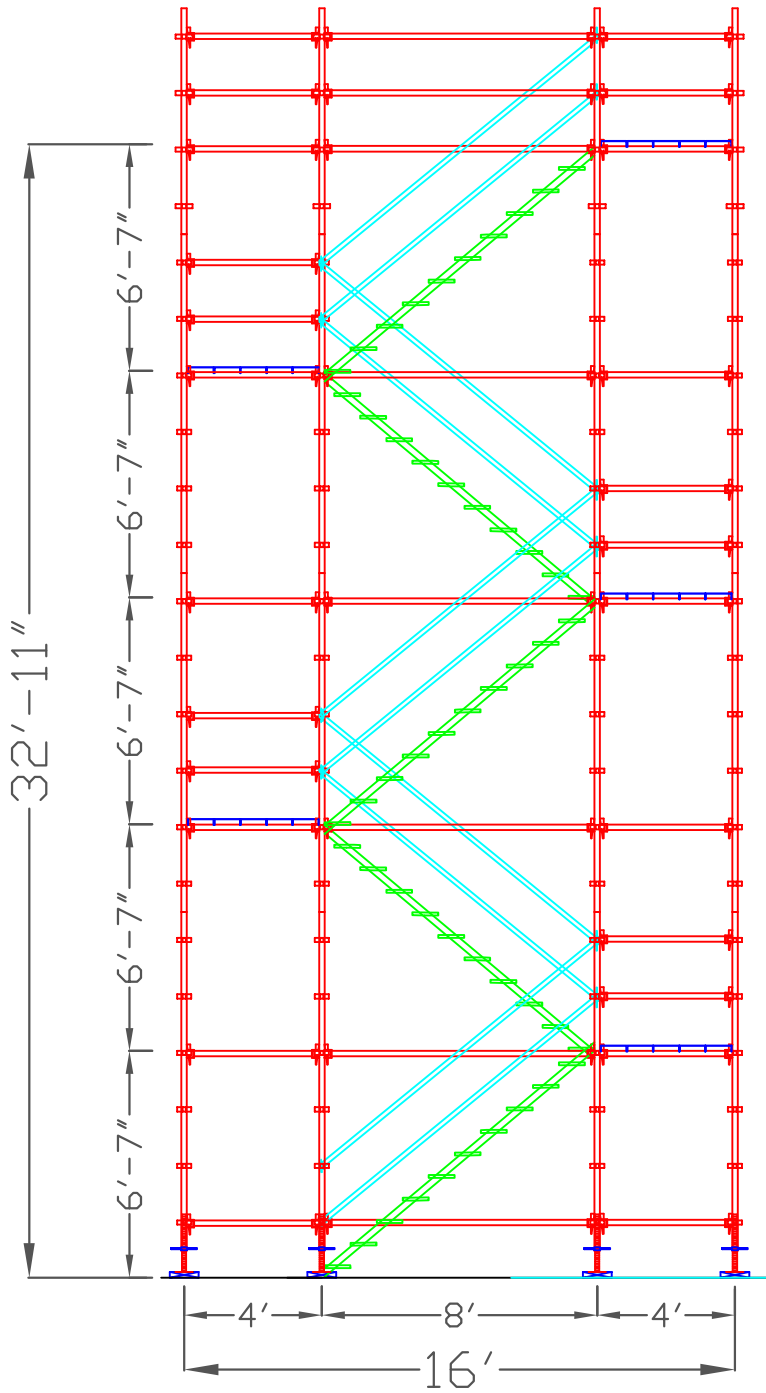

# WACO WEDGELOK SYSTEM SCAFFOLD STAIRCASE

PLAN VIEW  
TOP DECK

PLAN VIEW  
BASE