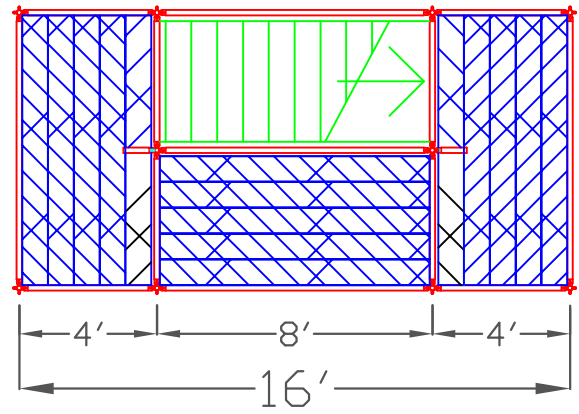

# WACO WEDGELOK SYSTEM SCAFFOLD STAIRCASE

PLAN VIEW  
TOP DECK

PLAN VIEW  
BASE