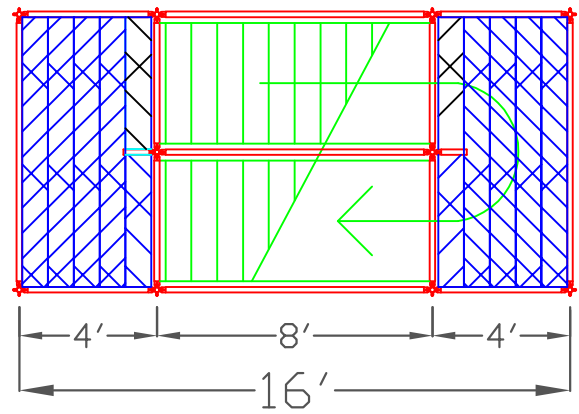

# WACO WEDGELOK SYSTEM SCAFFOLD STAIRCASE

PLAN VIEW  
TOP DECK

PLAN VIEW  
BASE