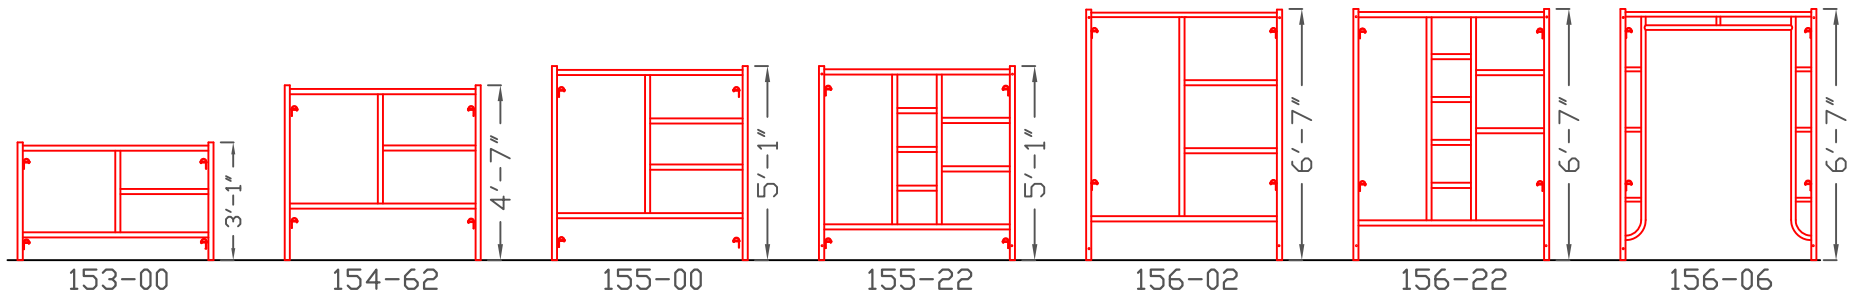

STANDARD 5' WIDE FRAMES

2'-6" NARROW FRAMES

SIDEWALK CANOPY FRAME