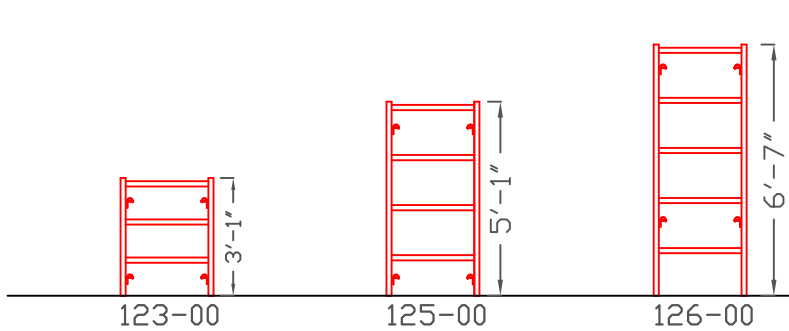

STANDARD 5' WIDE FRAMES

2'-6" NARROW FRAMES

SIDEWALK CANOPY FRAME