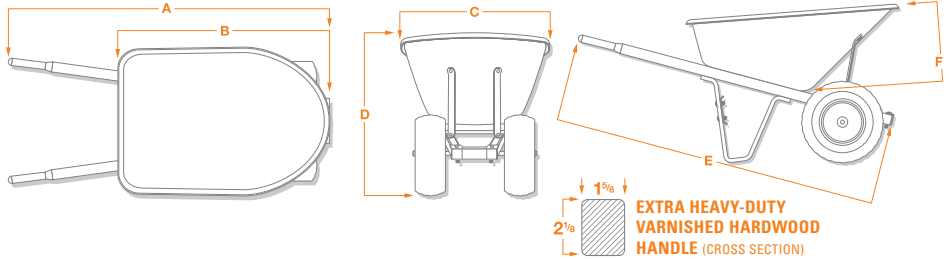

## 8 Cube HDPE Single & Double Wheel

Model No.	Part Number	Description	Ship Wt.
6" Wide Turf Tire			
PW8S	ACWB-19214	8 Cube Single Wheel	49 Lbs.
PW8D	ACWB-19479	8 Cube Double Wheel	68 Lbs.
Solid Tire - No Flat Tire			
PW8SNF	ACWB-19229	8 Cube Single Wheel	51 Lbs.
PW8DNF	ACWB-19483	8 Cube Double Wheel	63 Lbs.
Extra Heavy-Duty 4-Ply Tire			
PW8SX	ACWB-19222	8 Cube Single Wheel	50 Lbs.
PW8DX	ACWB-19487	8 Cube Double Wheel	64 Lbs.

## Dimensions Single & Double Wheel

	6cu	6cu	6cu	7cu	8cu	10cu
STYLE	HDPE	STEEL	POUR	ALL	ALL	ALL
DIMENSION A	58"	58"	58"	58"	58"	58"
DIMENSION B	39"	39"	45"	43"	44"	45"
DIMENSION C	30"	25"	29"	30"	34"	36"
DIMENSION D	28"	29"	27"	29"	29"	33"
DIMENSION E	60"	60"	60"	60"	60"	60"
DIMENSION F	15"	12"	14"	16"	16"	20"